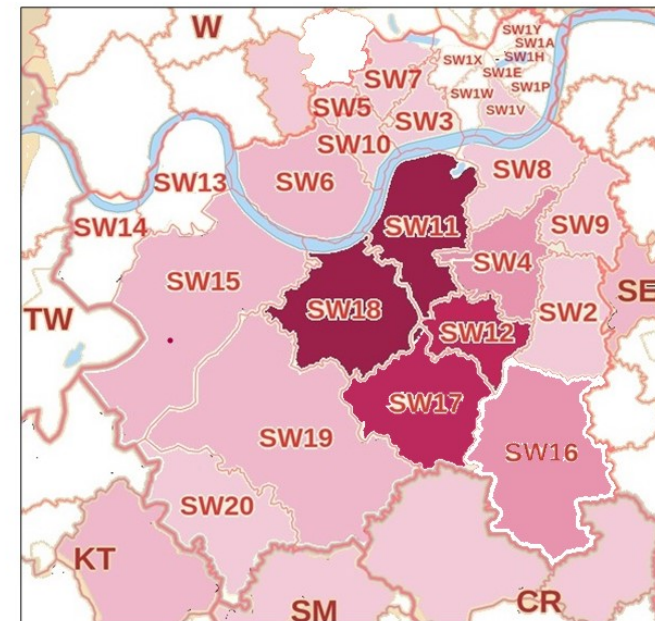

Spencer reaches far beyond our rope boundaries—between them our junior members attend 160 different schools.

In addition there are approximately 1,500 more members in other Spencer sports sections

Schools heatmap